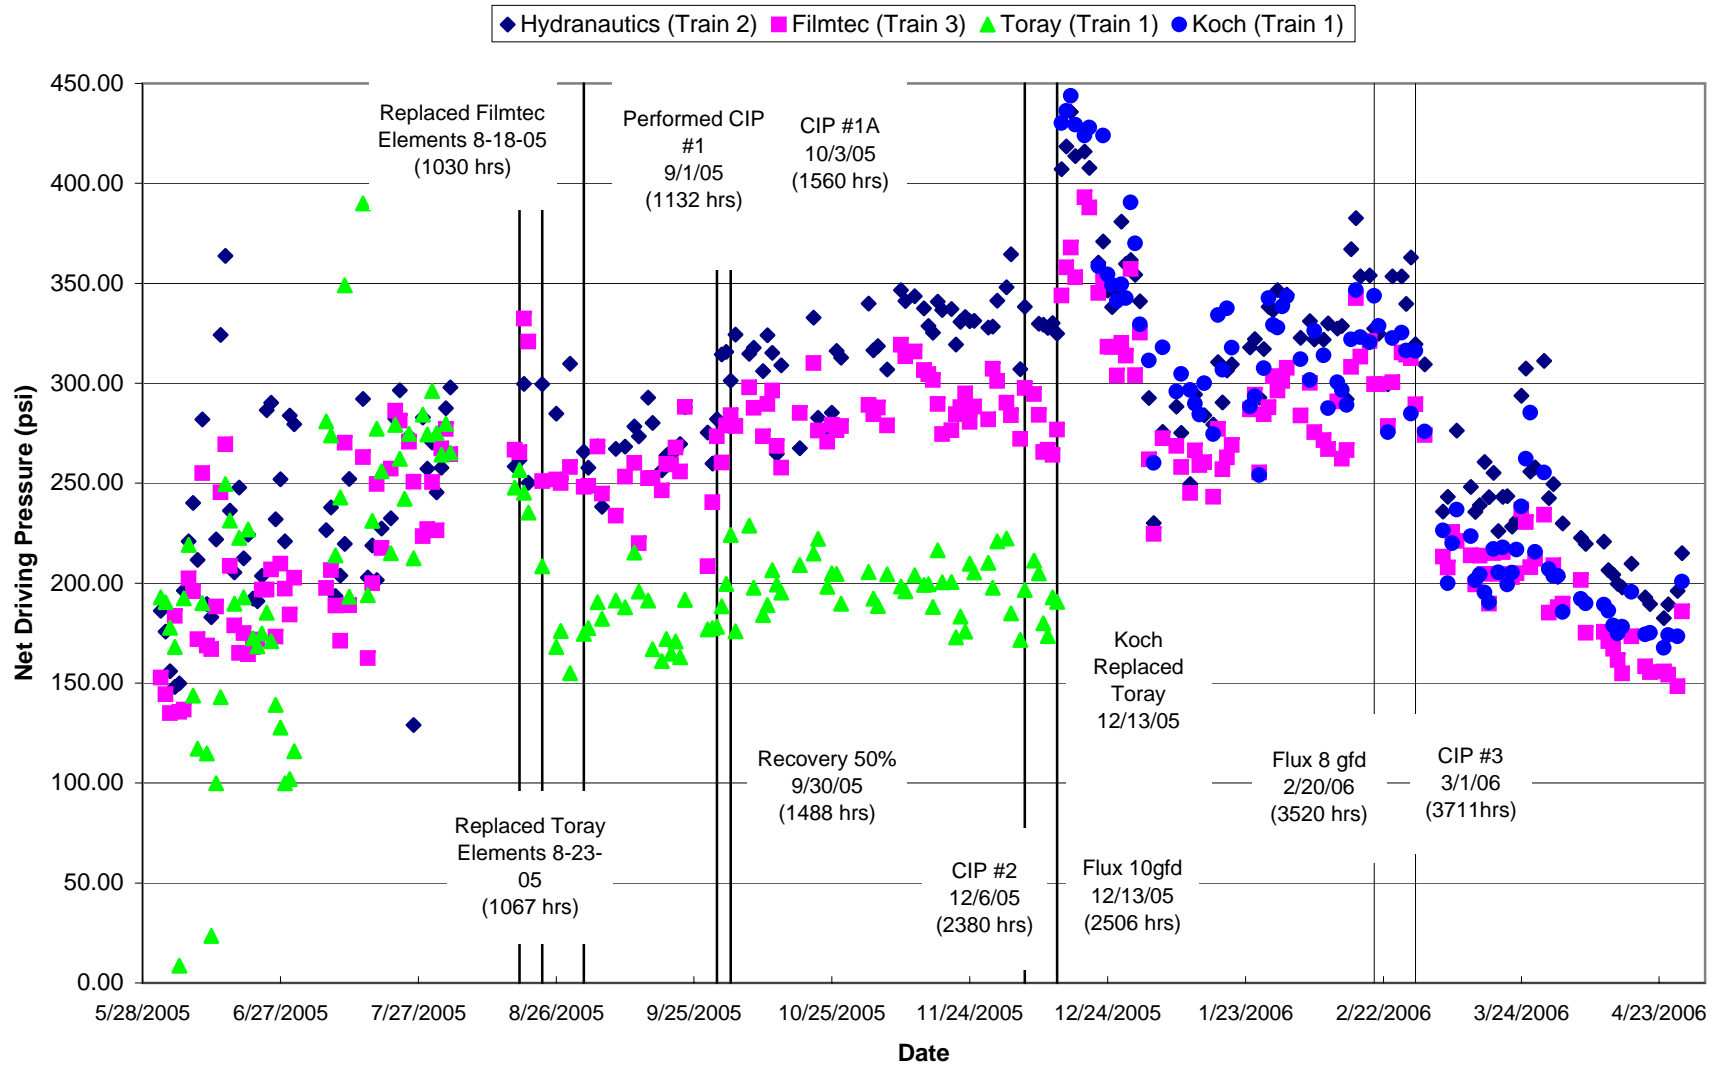

**Figure 4.5**  
**MMWD Seawater Desalination Pilot Program**  
**SWRO #1 Net Driving Pressure**

**Figure 4.5a**  
**MMWD Seawater Desalination Pilot Program**  
**SWRO #1 Net Driving Pressure**