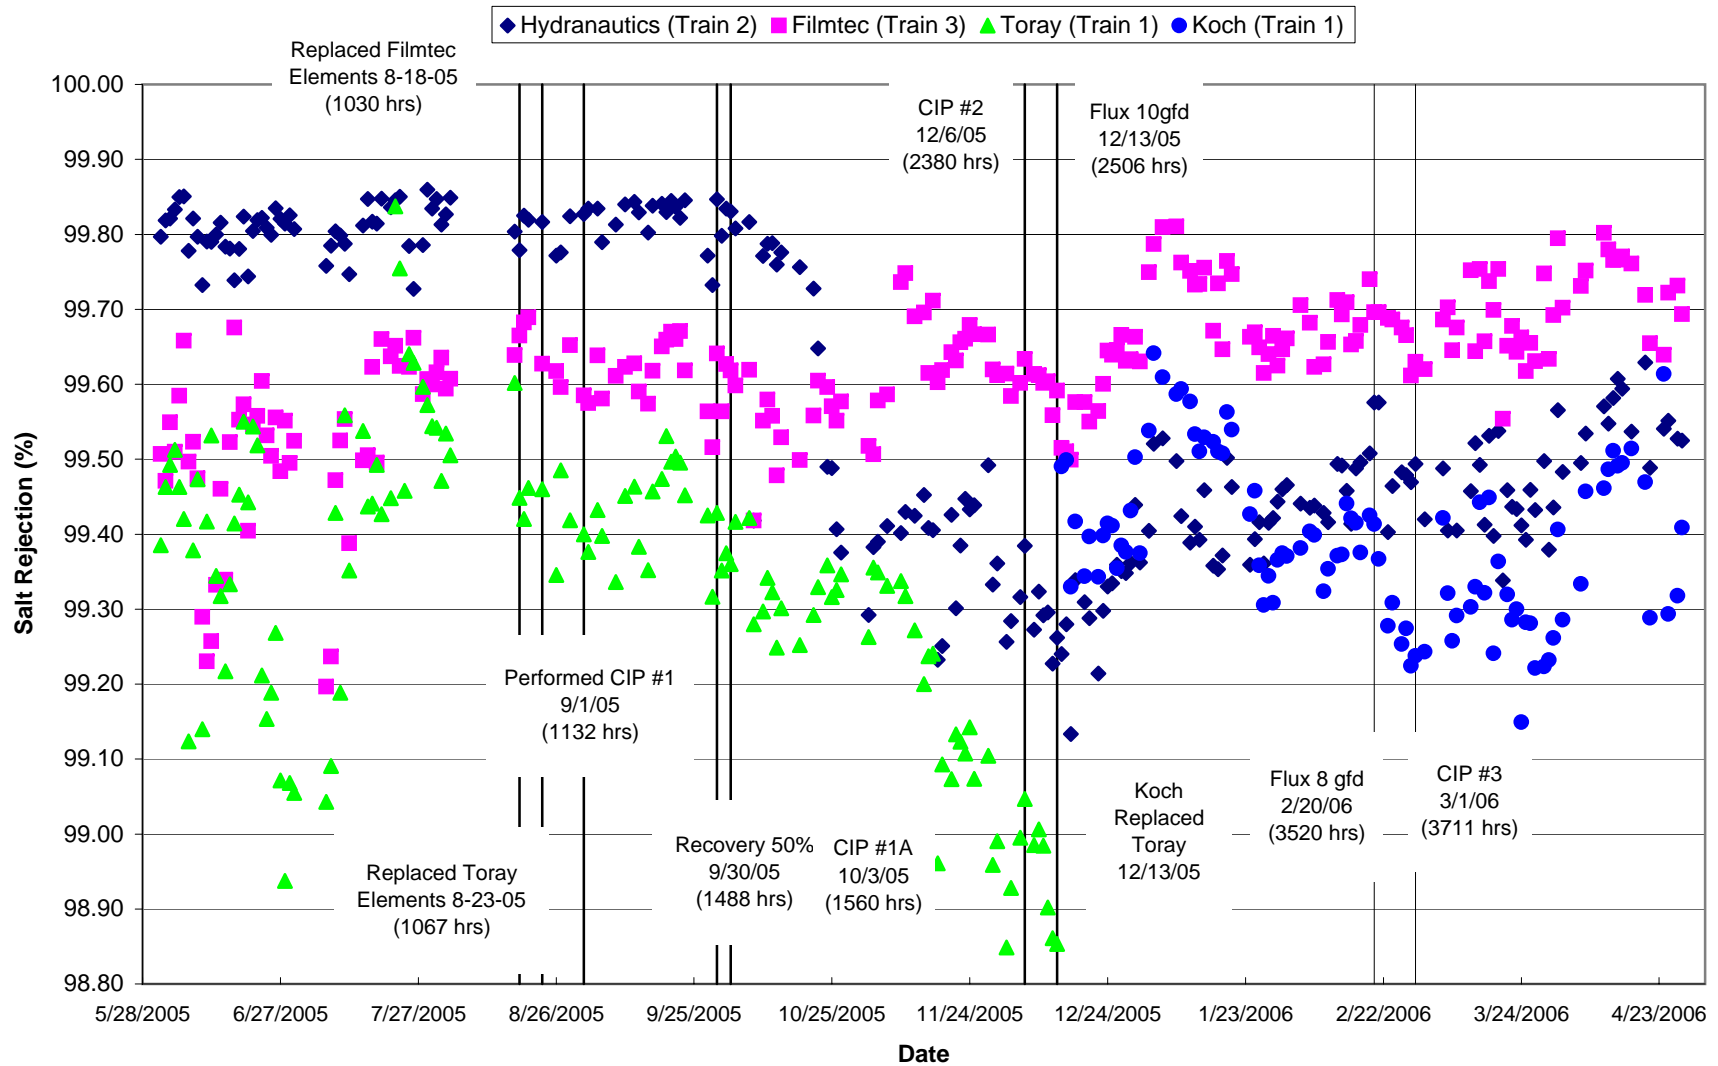

**Figure 4.7**  
**MMWD Seawater Desalination Pilot Program**  
**SWRO #1 Normalized Salt Rejection**

**Figure 4.7a**  
**MMWD Seawater Desalination Pilot Program**  
**SWRO #1 Normalized Salt Rejection**