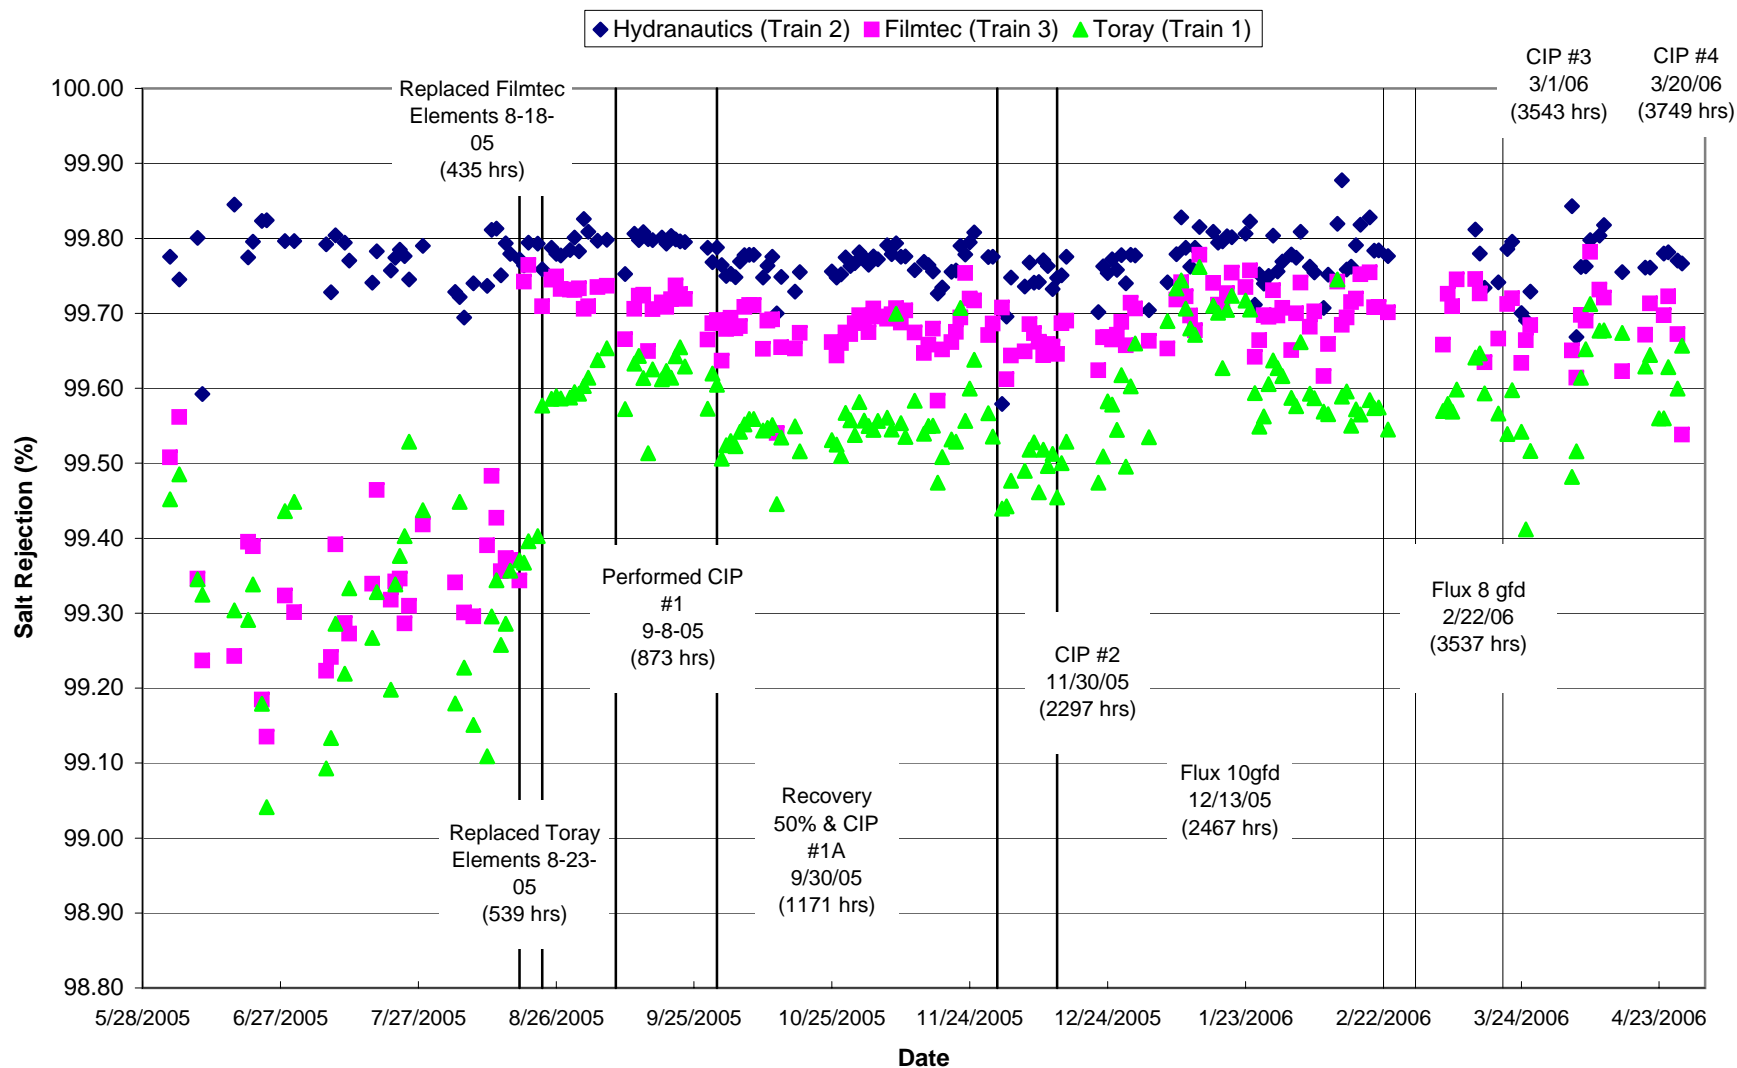

**Figure 5.7**  
**MMWD Seawater Desalination Pilot Program**  
**SWRO #2 Normalized Salt Rejection**

**Figure 5.7a**  
**MMWD Seawater Desalination Pilot Program**  
**SWRO #2 Normalized Salt Rejection**