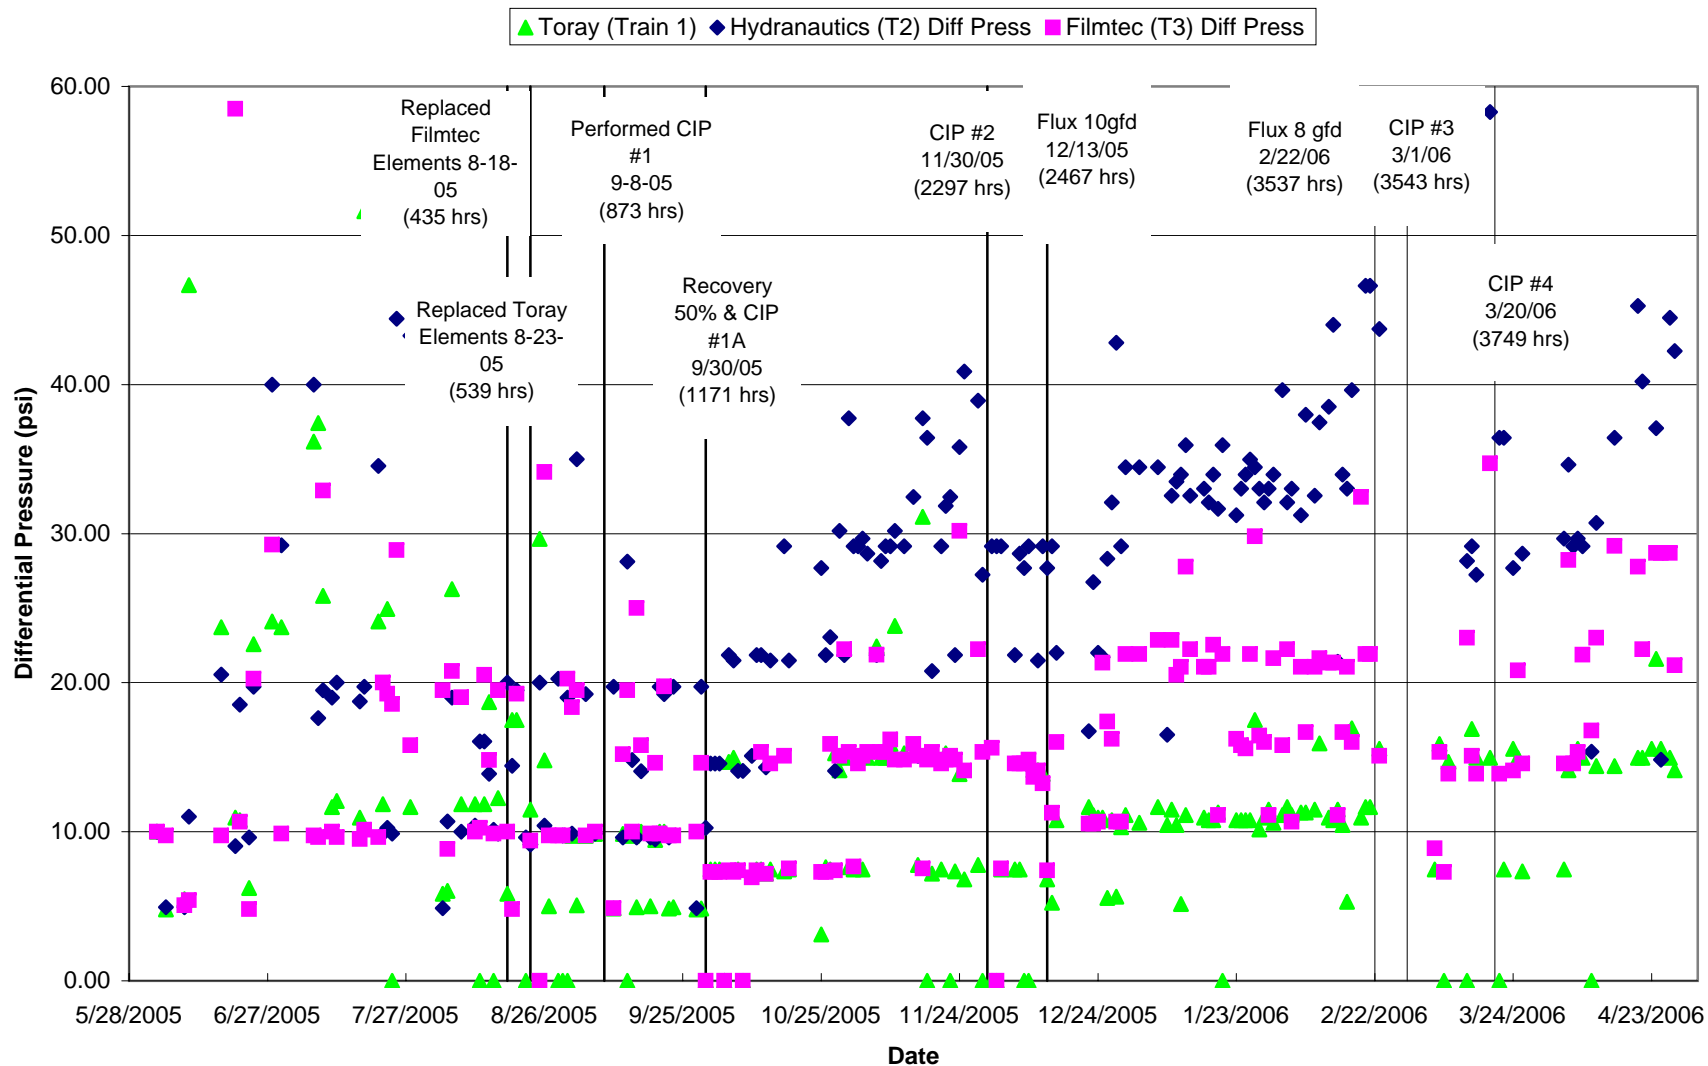

**Figure 5.8**  
**MMWD Seawater Desalination Pilot Program**  
**SWRO #2 Normalized Differential Pressure**

**Figure 5.8a**  
**MMWD Seawater Desalination Pilot Program**  
**SWRO #2 Normalized Differential Pressure**