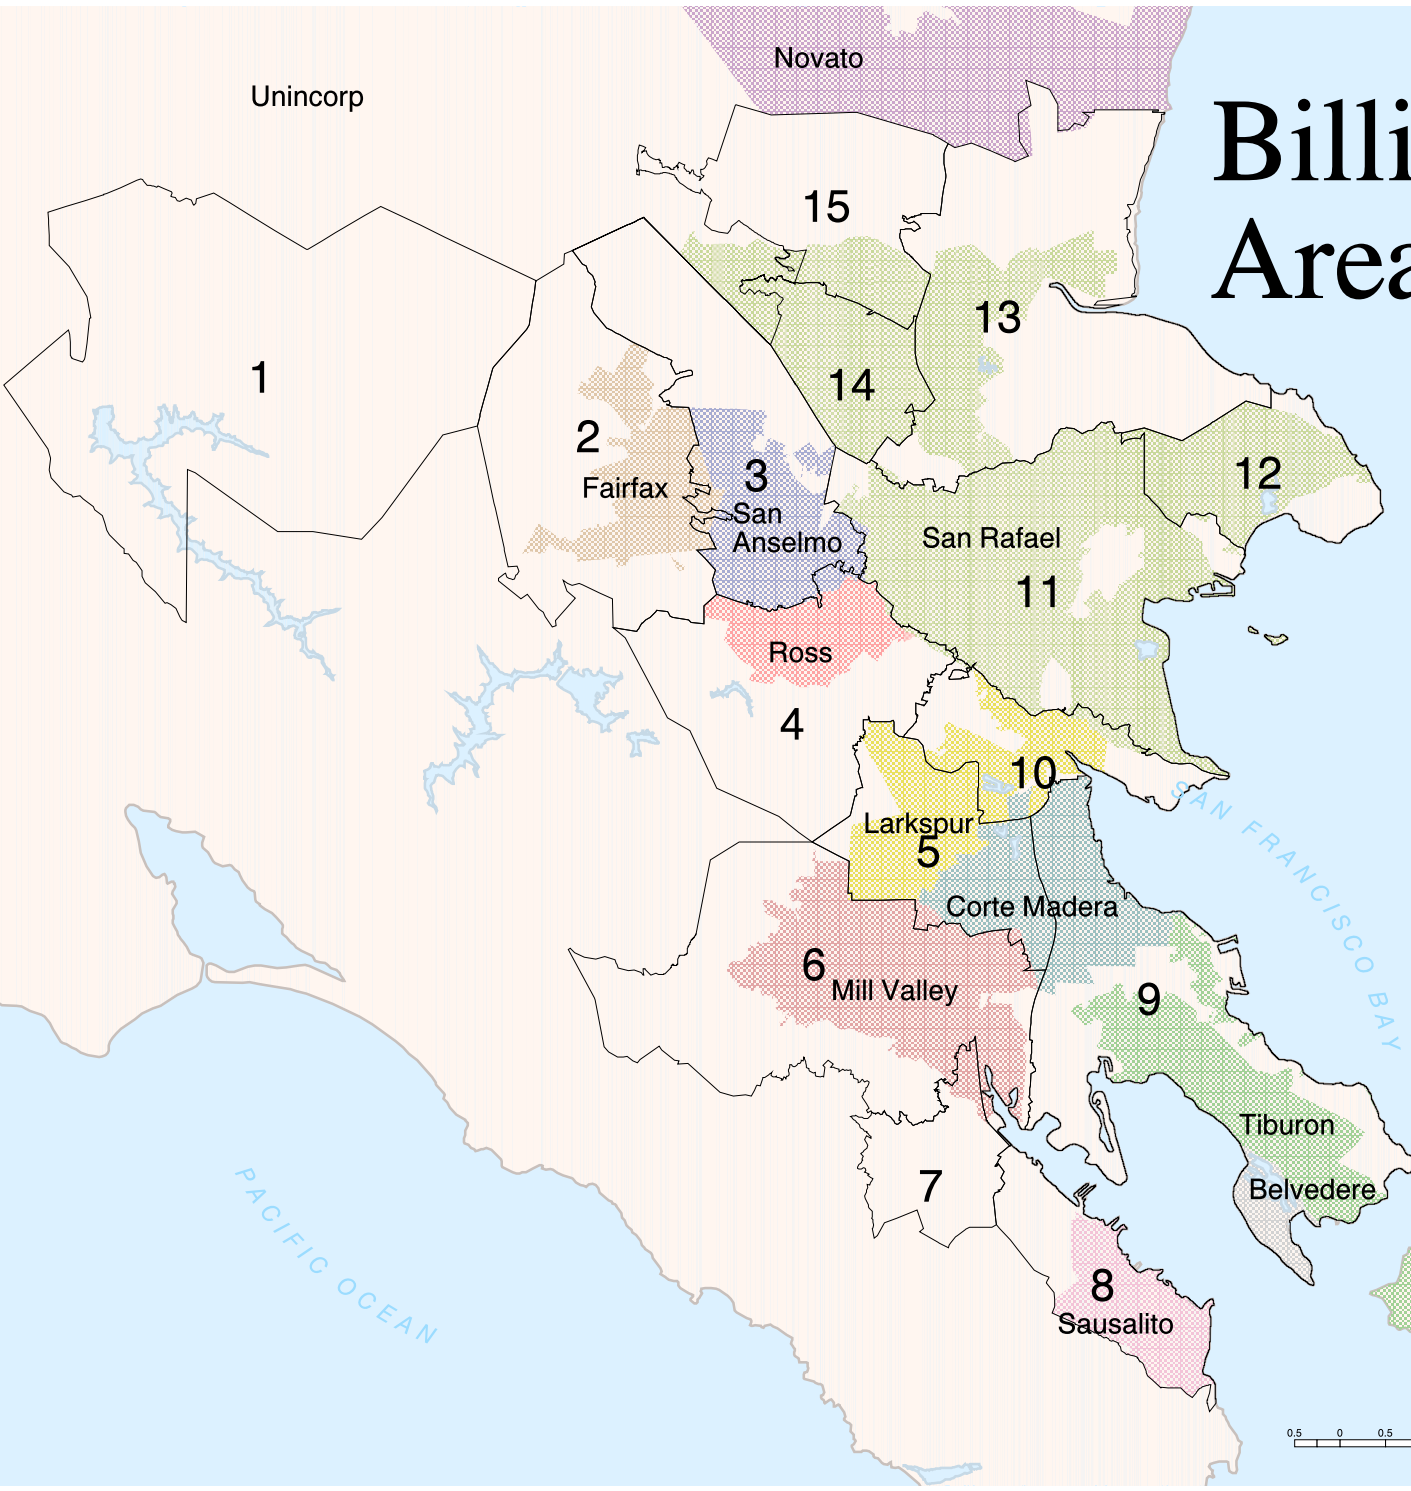

Billing Areas

- District Boundaries
- Roads
- City Boundaries
- Belvedere
- Corte Madera
- Fairfax
- Larkspur
- Mill Valley
- Novato
- Ross
- San Anselmo
- San Rafael
- Sausalito
- Tiburon

0.5 0 0.5 1 1.5 2 Miles