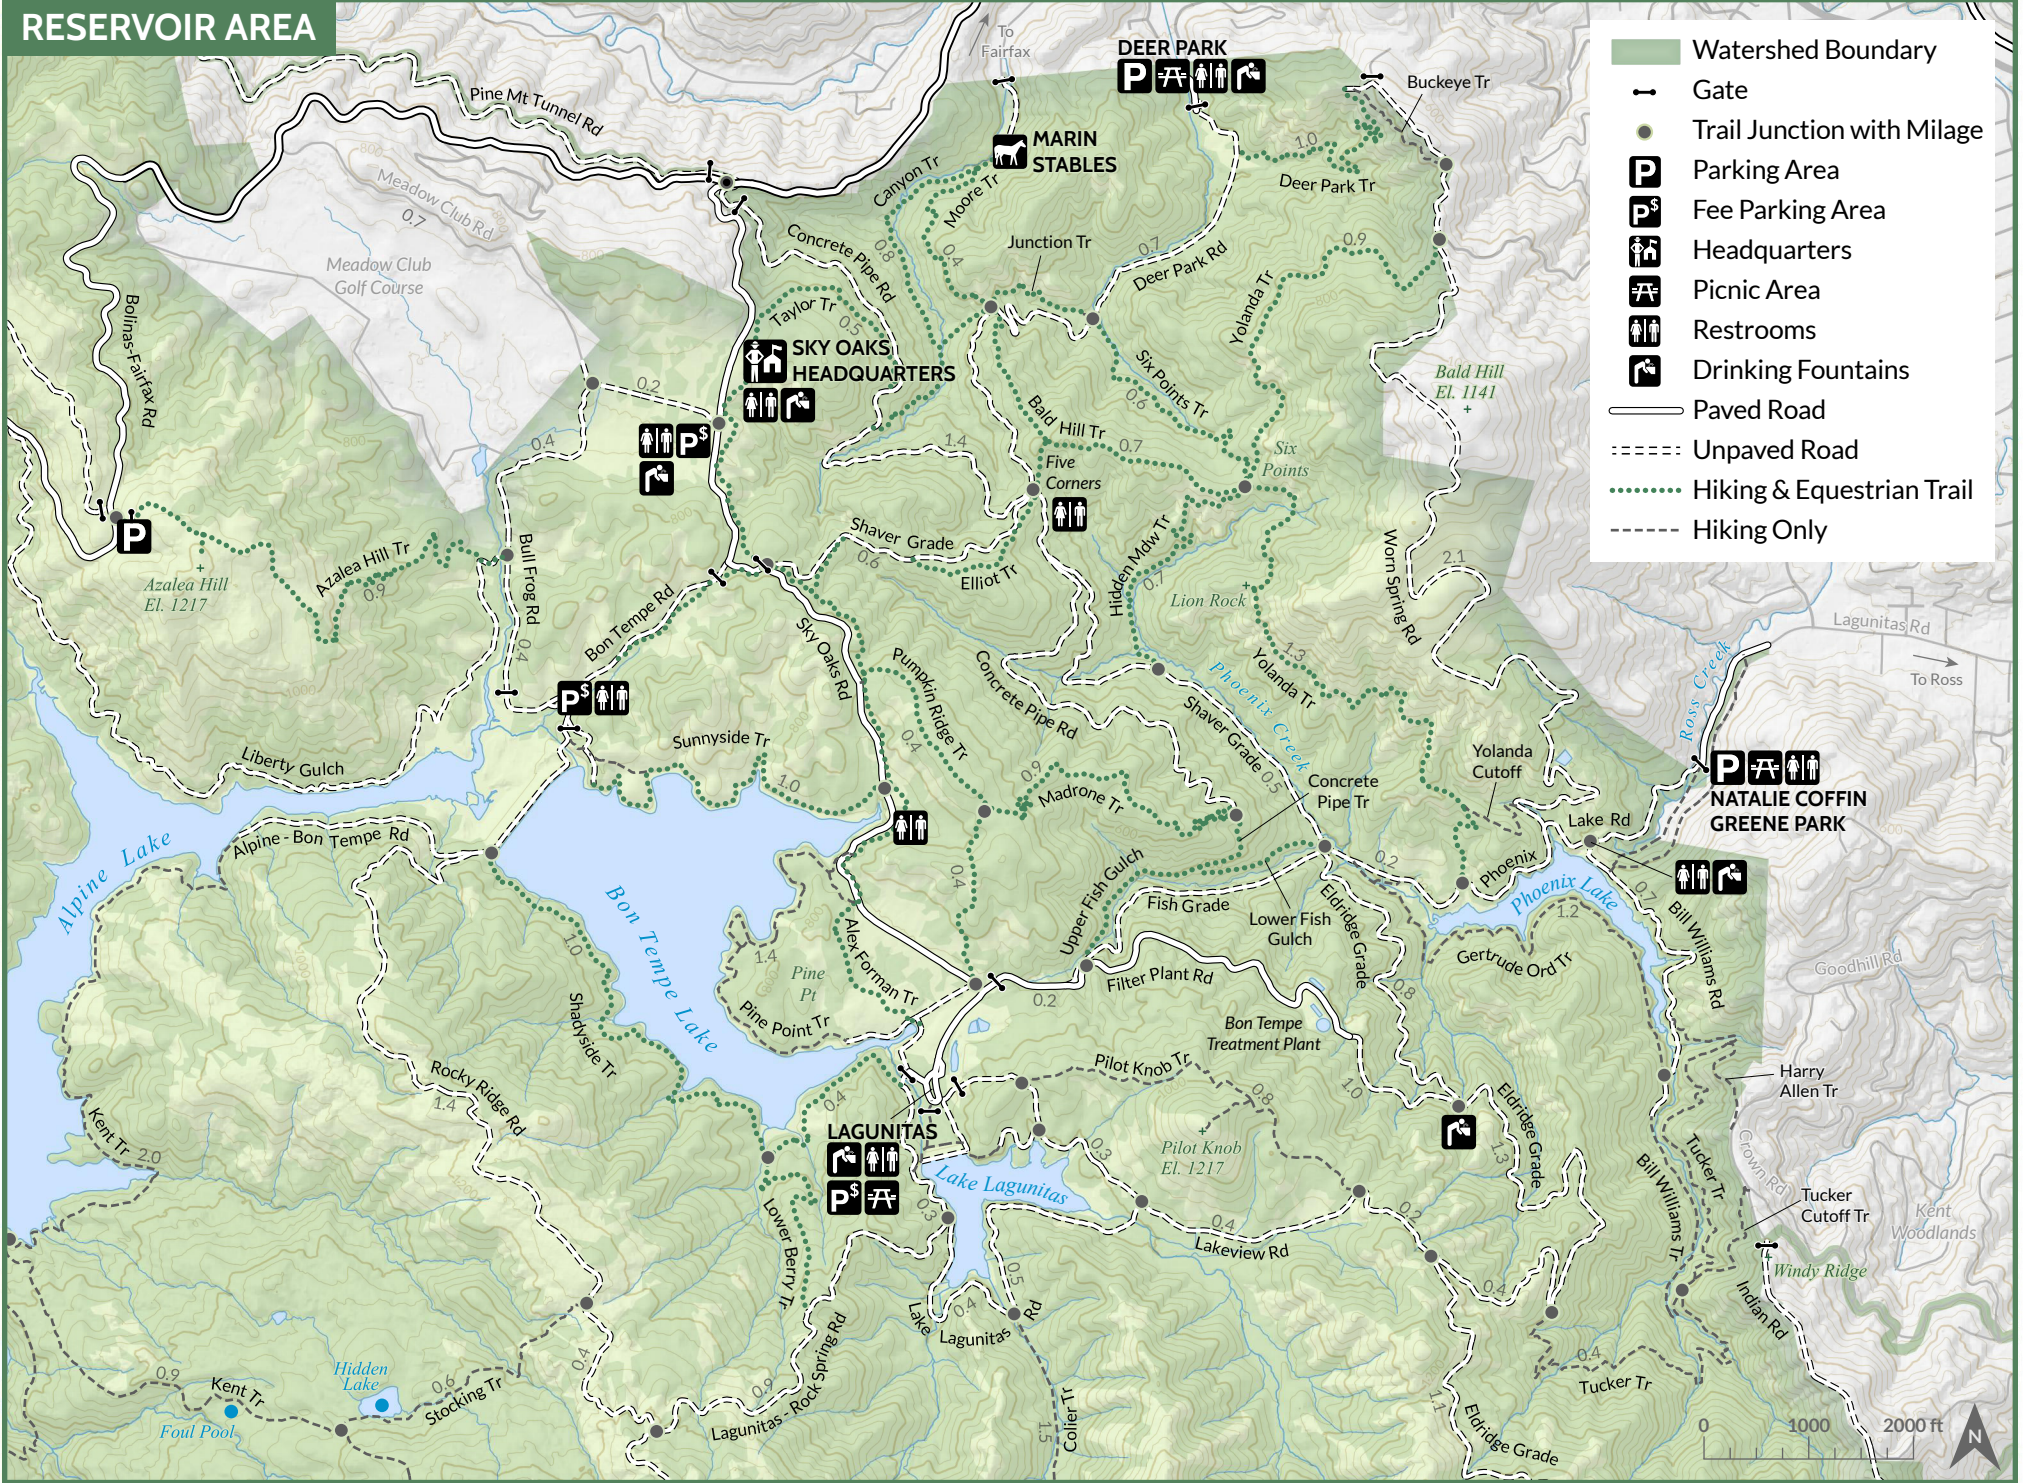

RESERVOIR AREA

- Watershed Boundary
- Gate
- Trail Junction with Mileage
- Parking Area
- Fee Parking Area
- Headquarters
- Picnic Area
- Restrooms
- Drinking Fountains
- Paved Road
- Unpaved Road
- Hiking & Equestrian Trail
- Hiking Only

MT. TAMALPAIS AREA