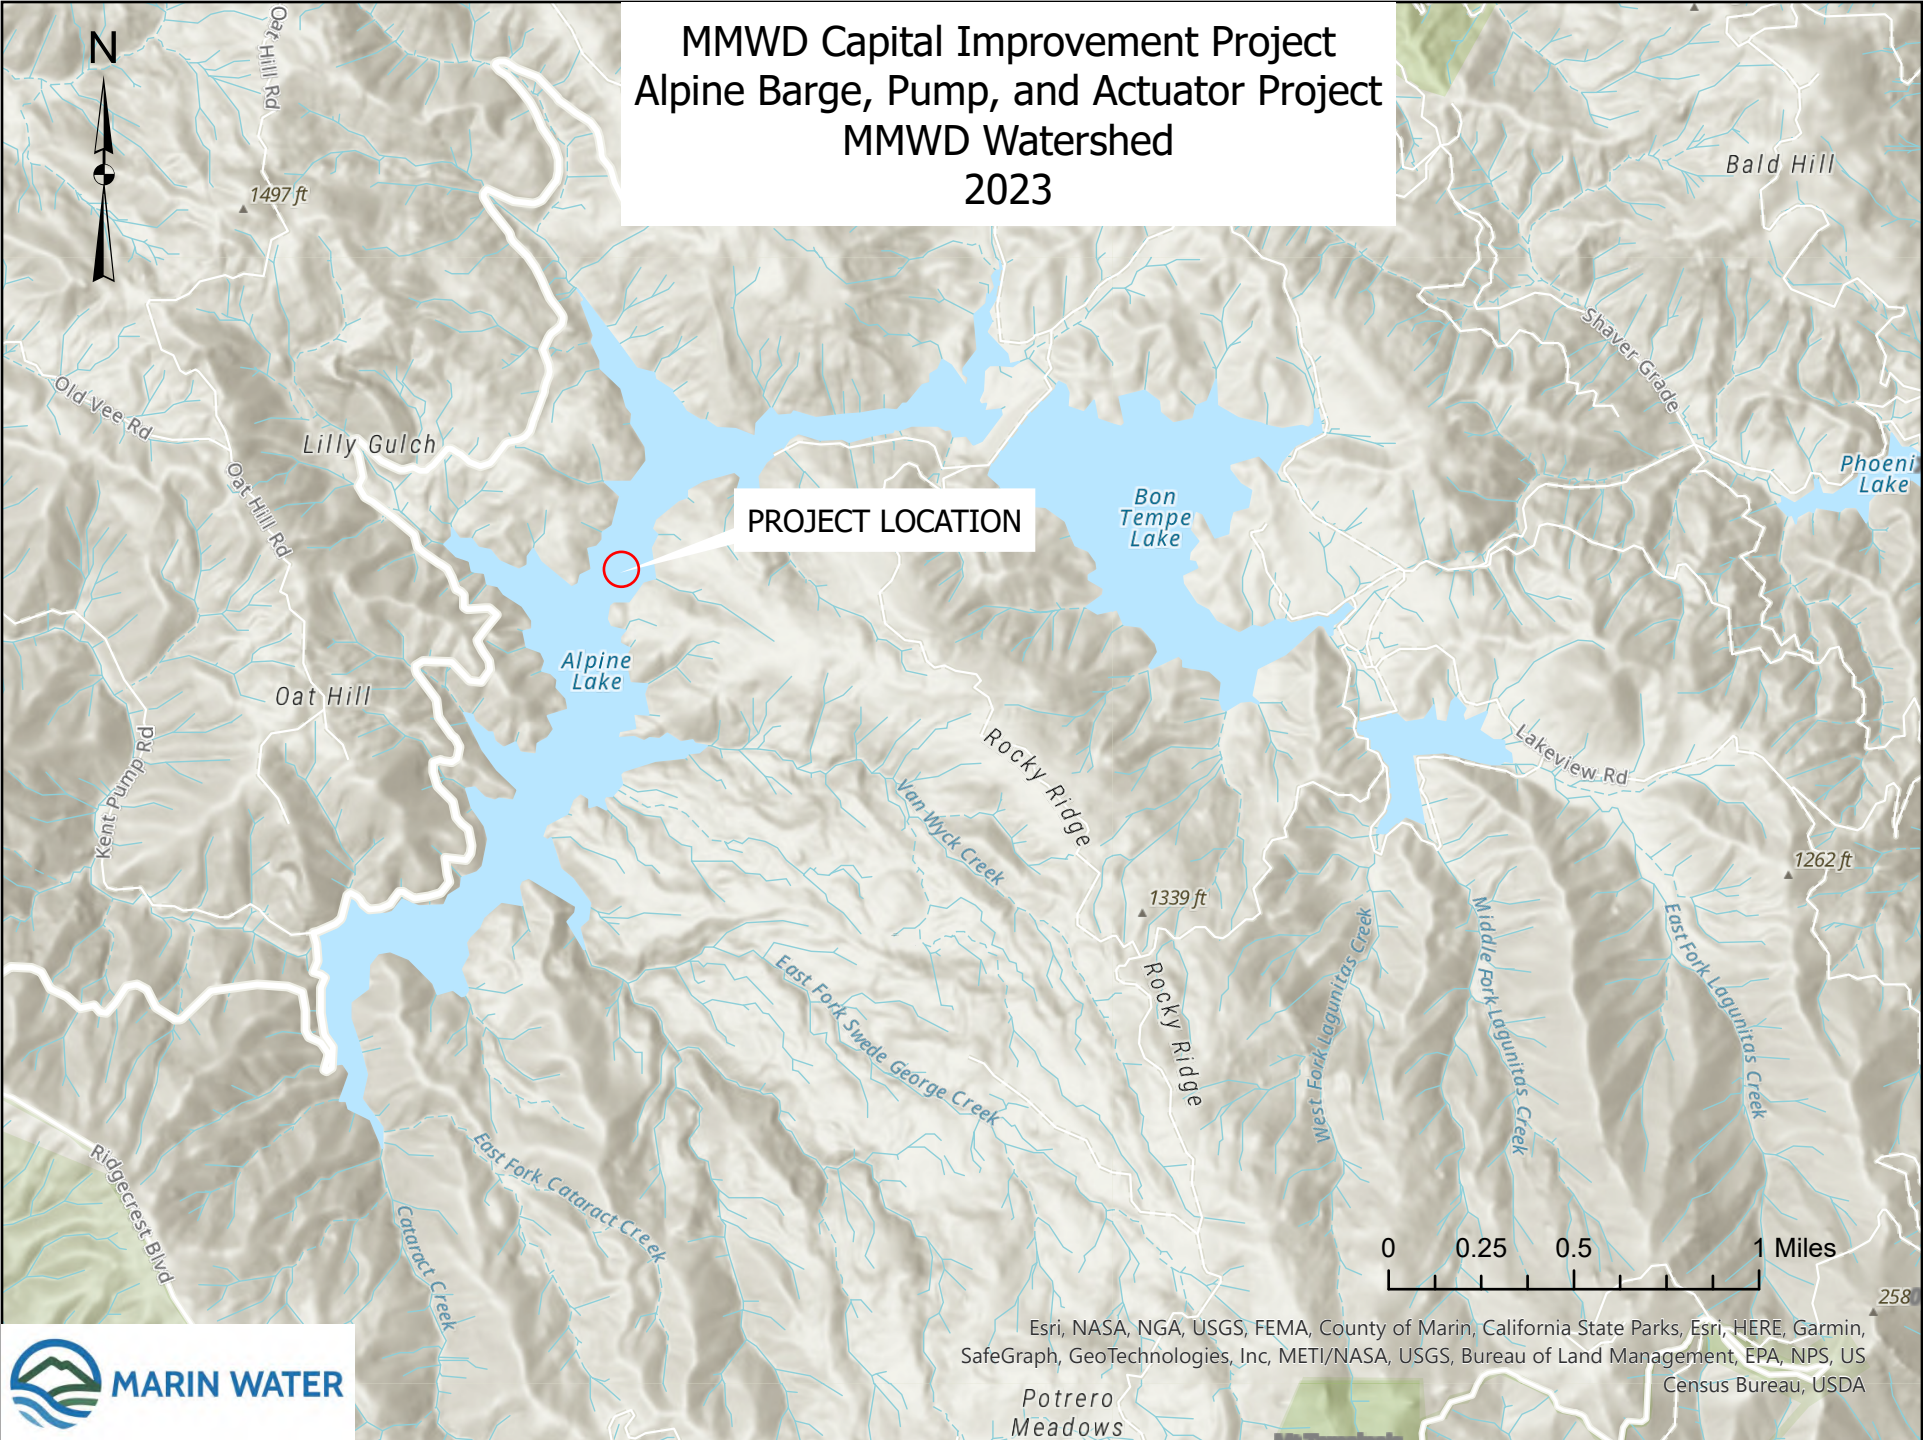

MMWD Capital Improvement Project Alpine Barge, Pump, and Actuator Project MMWD Watershed 2023

Esri, NASA, NGA, USGS, FEMA, County of Marin, California State Parks, Esri, HERE, Garmin, SafeGraph, GeoTechnologies, Inc, METI/NASA, USGS, Bureau of Land Management, EPA, NPS, US Census Bureau, USDA

Potrero Meadows